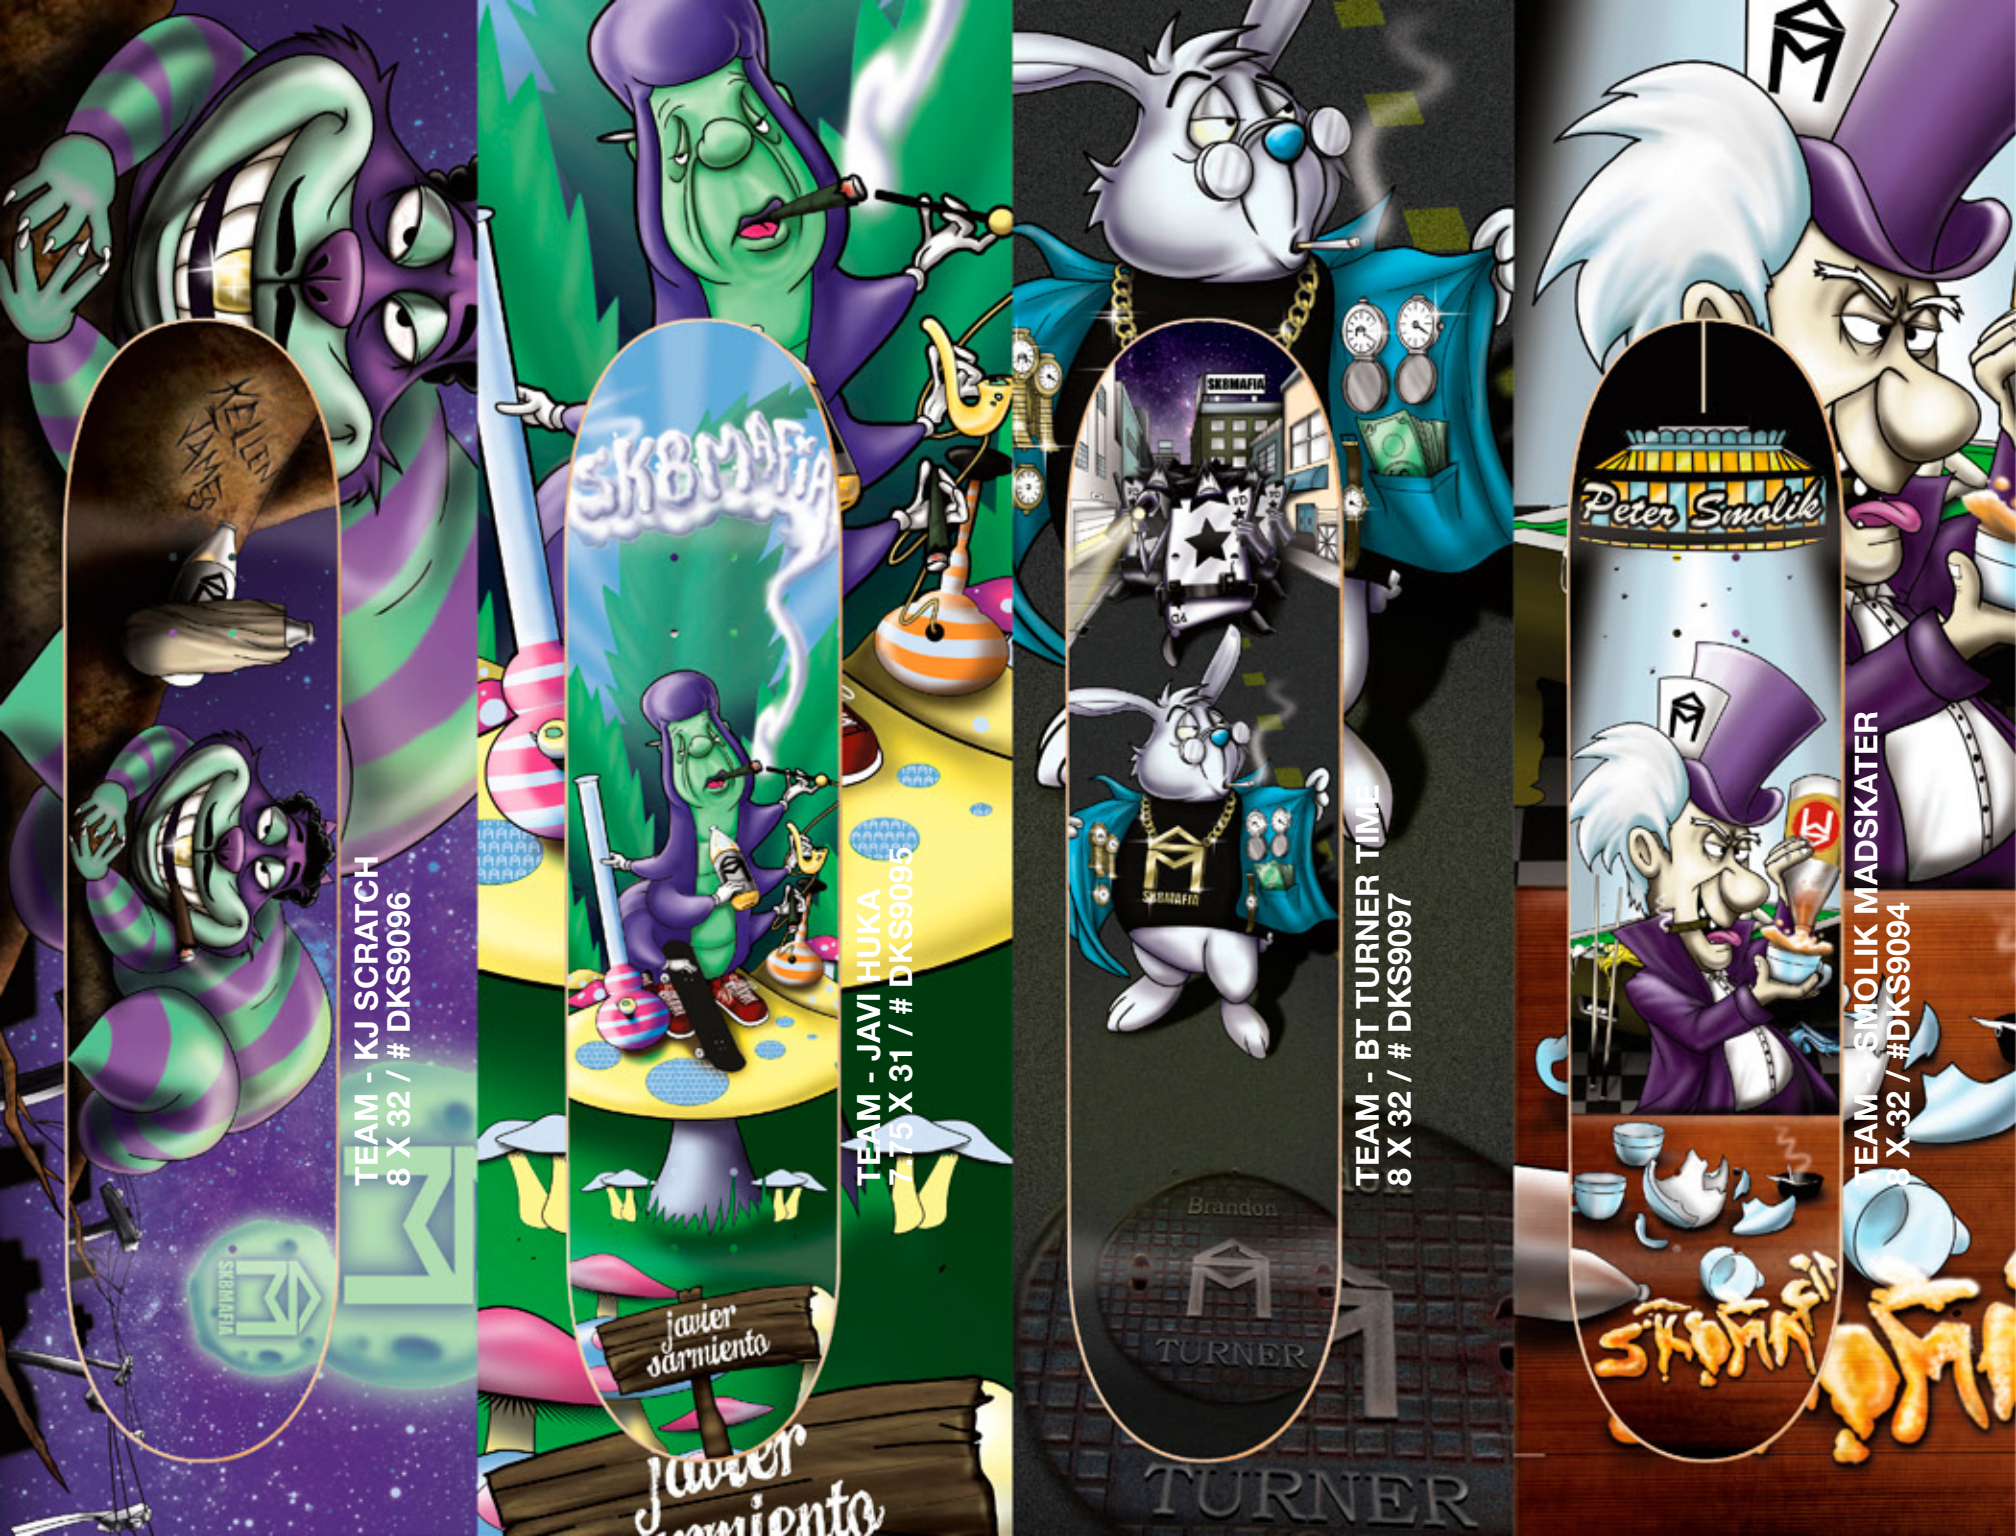

LIMITED EDITION ASA AKIRA BOARD BY SK8MAFIA

TEAM - ASA AKIRA
PHOTO: VAN STYLES
7.75 X 31.75 / #DKS9087

TEAM - KJ SCRATCH
8 X 32 / # DKS9096

TEAM - JAVI HUKA
7.75 X 31 / # DKS9095

TEAM - BT TURNER TIME
8 X 32 / # DKS9097